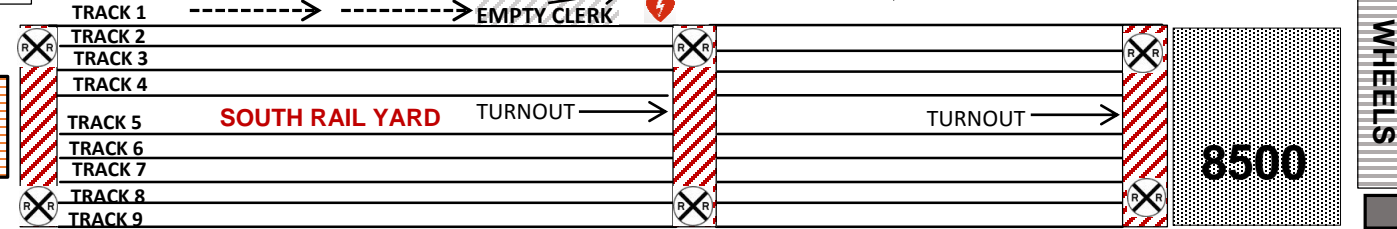

IN THE EVENT OF AN EMERGENCY YOU WILL BE DIRECTED BY THE FOREMEN TO THE ASSEMBLY AREA. NO ONE IS TO LEAVE THE TERMINAL. DIAL 9-911 OR CALL SECURITY ON CHANNEL 64

- LEGEND**
- A** = ASSEMBLY
 - F** = RESCUE FLATRACK
 - ⚡** = AED
 - +** = FIRST AID
 - = STOKES BASKET
 - = RAIL ROAD CROSSING

STAY OFF OF TRACKS

PCT TERMINAL - 1521 PIER J AVENUE

CUSTOMS PORTAL

MAP REVISION 10.2

HARBOR SCENIC DRIVE

FUEL GEAR

M-8601 WHEELS